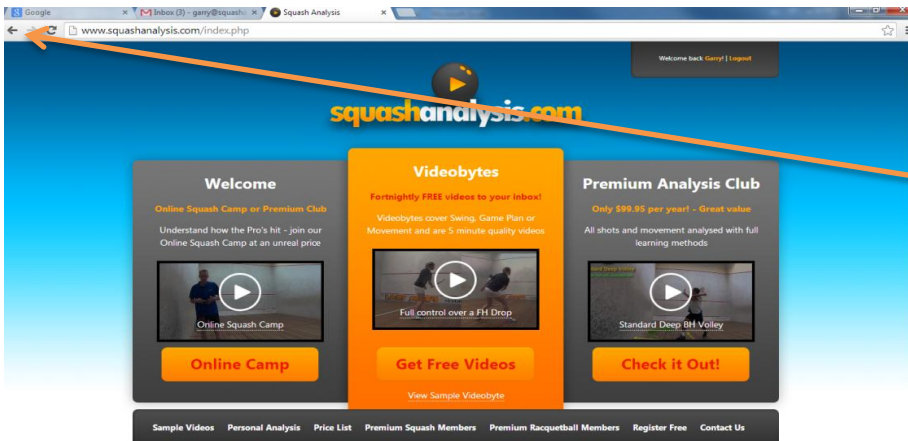

How to log on to the Online Squash Camp

Step 1 - Log in

Step 2 - Enter email address & password
Hit Log in

Step 3 - Hit back page button
You may have to hit it twice
to get back to the welcome screen

Step 4 - Hit link to Online Camp