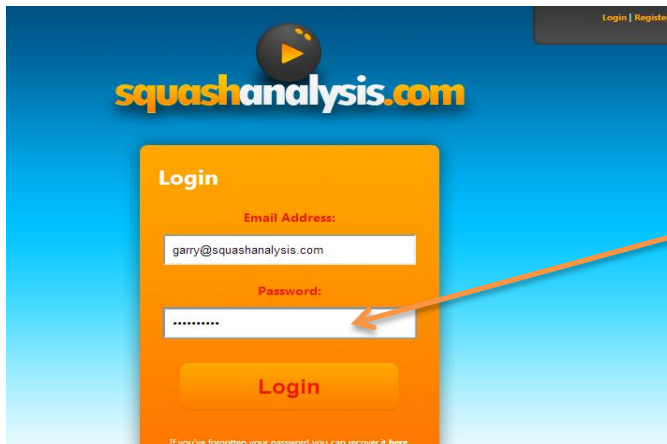

How to log on to the Online Squash Camp

Step 1 - Log in

Step 2 - Enter email address & password
Hit Log in

Step 3 - Hit back page button
You may have to hit it twice
to get back to the welcome screen

Step 4 - Hit link to Online Camp